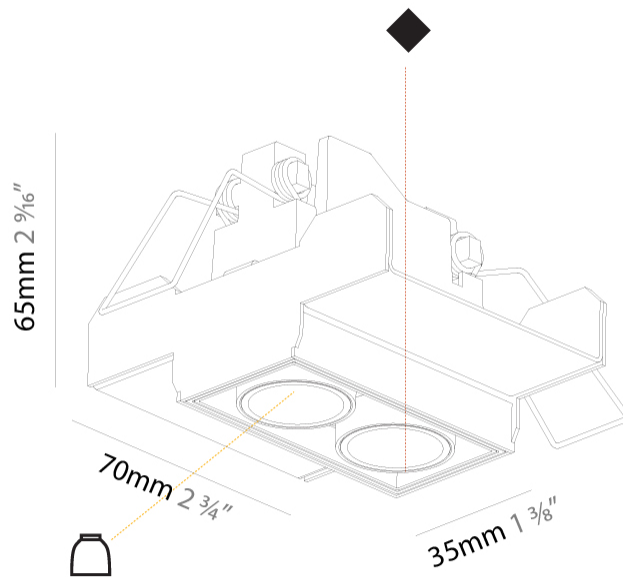

PHYSICAL

Shape: Rectangle
Length (mm): 70
Length (in): 2 ¾
Width (mm): 35
Width (in): 1 ⅜
Height (mm): 65
Height (in): 2 ⅞
Ceiling Thickness (mm): 12.5
Ceiling Thickness (in): 1/2
Min. Recessing Depth (mm): 100
Min. Recessing Depth (in): 3 ⅝
Light Distribution: Direct
Weight (kg): 0.246
Weight (lbs): 0.54

Fixture Finish: SSR / BKV / CWI / CRY / HAB / UFT / ITA / RUA / FTG / MYG / LOD / PUS / FRO / FUP / KIA / POP / BLS / SPG / MEY / GOH / GUM / CHC / COM / ABZ / JAG / OBR / MOS / ROR

Holder Finish: WHI / BLK

Fixture Material: Aluminum Die Cast

Cut-out Measurements: 82mm / 3 1/4" x 42mm / 1 5/8"

Upon Request: Unique Ceiling Thickness

ELECTRICAL

Lamp Type: LED (Zhaga Standard)
Input Wattage (W): 7.7
Total Output Wattage (W): 6.6
Dimming: Tri-Mode (Non-Dimming and Phase Dimming (120Vac only) and 0-10V Dimming)
Driver Included: No
Driver Location: Remote
Driver Type: Constant Current - Universal
Driver Class: Class 2
Input Voltage (V): 120 - 277
Constant Current (MA): 1050

LED

Number of LEDs: 2
Color Temperature (°K): 2700 / 3000 / 3500 / 4000
Max. Delivered Lumen (lm): 319 / 348 / 356 / 363
Nominal Lumen (lm): 440 / 480 / 490 / 500
CRI: >90 CRI
Lamp Life (hrs): 50000
Upon Request: Special Color Temperature

OPTICAL

Reflector: 8 / 18 / 34

Upon Request: Special Beam Angles

RATINGS AND CERTIFICATIONS

Certified By: CSA Certified to UL and CSA Standards

Zaneen Group Inc. © 2024. 1-800-388-3382, F-416-247-9319, www.zaneen.com